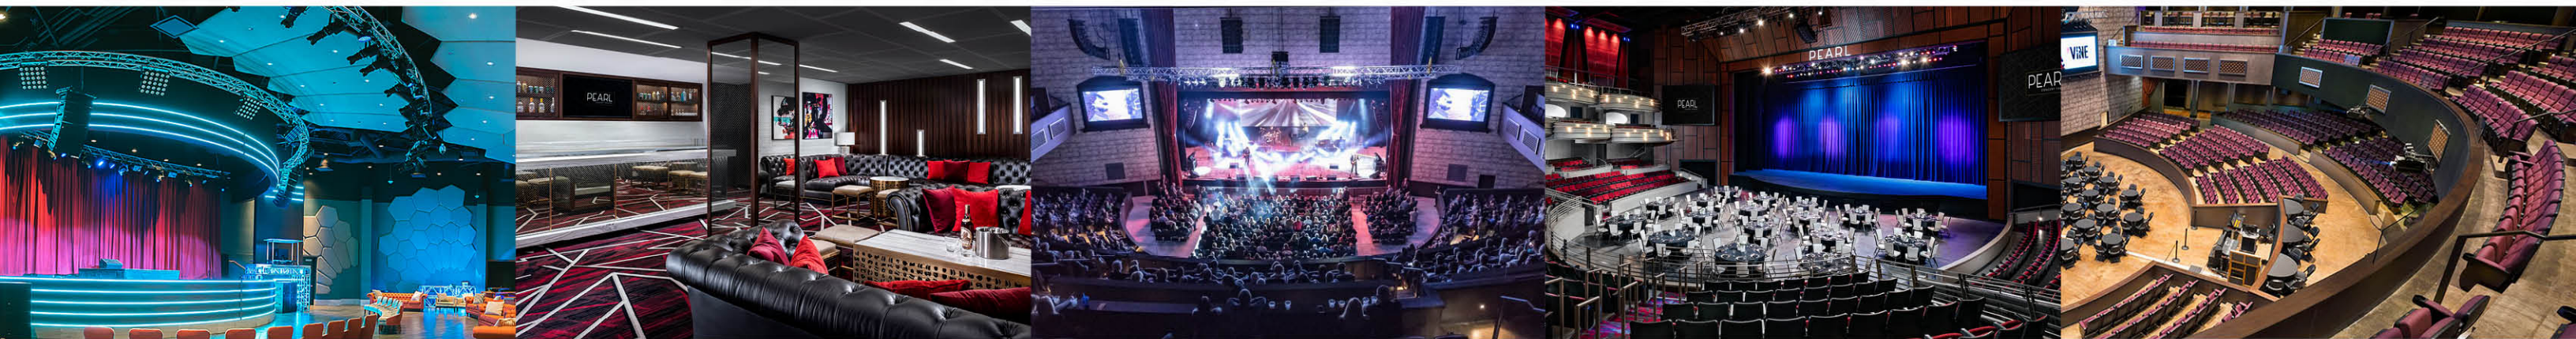

# ENTERTAINMENT VENUES

---

**THE VINE @ DEL LAGO RESORT & CASINO**

**THE VINE @ DEL LAGO RESORT & CASINO**

Hard Rock  
HOTEL & CASINO

Hard Rock  
HOTEL & CASINO

Matt Downing.  
Photography

**THE BACKYARD @ HARD ROCK HOTEL & CASINO SIOUX CITY**

THE venue

THE venue

THE VENUE @ HORSESHOE CASINO HAMMOND

**360 BAR @ ILANI CASINO RESORT**

PEARL

PEARL  
CONCERT THEATER

PEARL  
CONCERT THEATER

THE PEARL @ PALMS CASINO RESORT

PEARL  
CONCERT THEATER

THE PEARL @ PALMS CASINO RESORT

PEARL  
CONCERT THEATER

THE PEARL @ PALMS CASINO RESORT

# SPORTS THEATRE

SPORTS THEATRE @ THE STAR CASINO